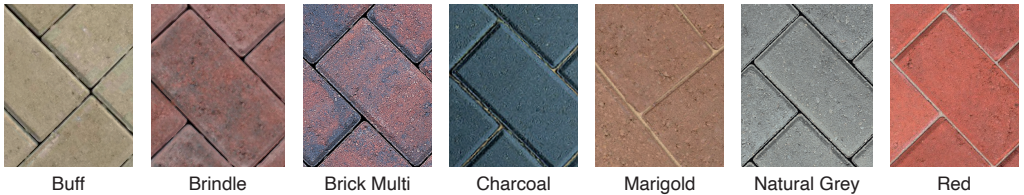

50mm Block Paving			Per M²**
Brindle	1771576	£0.34	£16.60
Charcoal	1771587	£0.36	£17.07
Natural Grey	10261	£0.30	£16.33
Red	1771598	£0.33	£16.47

60mm Block Paving			Per M²**
Buff	369169	£0.34	£16.96
Brick Multi	389749	£0.37	£17.12
Charcoal	354824	£0.35	£17.65
Marigold	398824	£0.34	£16.96
Natural Grey	1735549	£0.33	£16.78
Red	354732	£0.34	£16.96

Buff

Brindle

Brick Multi

Charcoal

Marigold

Natural Grey

Red

Clay Pavers				Per M²
Munster Red Brindle	200 x 100 x 52mm each	10308	£0.83	£41.55
Olsburg Blue	200 x 100 x 52mm each	12016	£0.93	£44.78